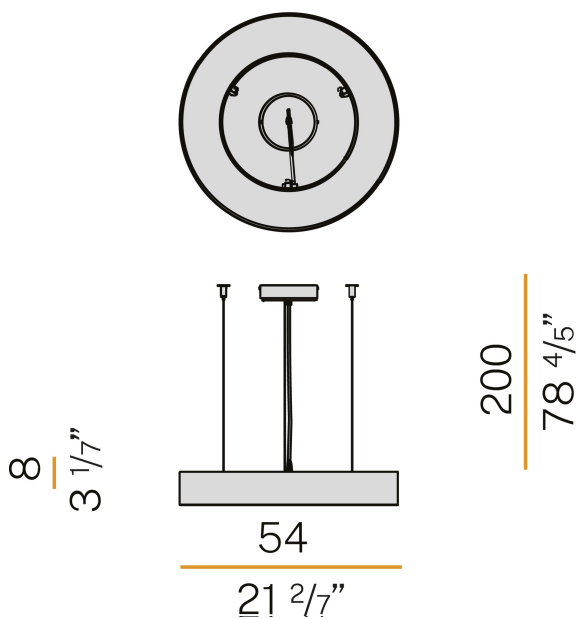

PANZERI

Silver Ring

220-240V AC dimmable (DALI/Push DIM)

L08202.050.0402

Data sheet

CODE	L08202.050.0402
SYSTEM POWER CONSUMPTION	25W
EFFICACY	72.36lm/W
LIGHT SOURCE	LED
LIGHT SOURCE LIFETIME	L80 (B20) 80.000h
COLOUR TEMPERATURE	3000K Ra>90
LIGHT DISTRIBUTION	diffused
POWER SUPPLY	220-240V AC
FREQUENCY	50/60Hz
ELECTRICAL CONFIGURATION	dimmable (DALI/Push DIM)
DRIVER	integrated included
NOMINAL LUMINOUS FLUX	3100lm
LUMEN OUTPUT	1809lm
EFFICIENCY	58.4%
WEIGHT	5,65 Kg
PROTECTION DEGREE	IP40
COLOUR TOLLERANCES	SDCM 3
GLOW WIRE TEST PERFORMANCE	850°
PACKING DIMENSIONS (CM)	58,0 x 14,0 x 58,0

Suspension lighting fixture for interiors, with direct light emission. Pickled sheet metal structure in polyacrylic paint. Aluminium dissipation plates. Pickled sheet metal covers in white, black or bronze polyacrylic paint, or with gold leaf coating. Diffuser in modelled polycarbonate with opaline finish. Suspension kit with griplocks and 2m (78,7") long steel cables. 2,5m (98,4") long power cable in transparent PVC. Power canopy with galvanized sheet metal ceiling bracket and pickled sheet metal covering in white, black or bronze polyacrylic paint, or with gold leaf coating.

Technical drawing

Polar diagram